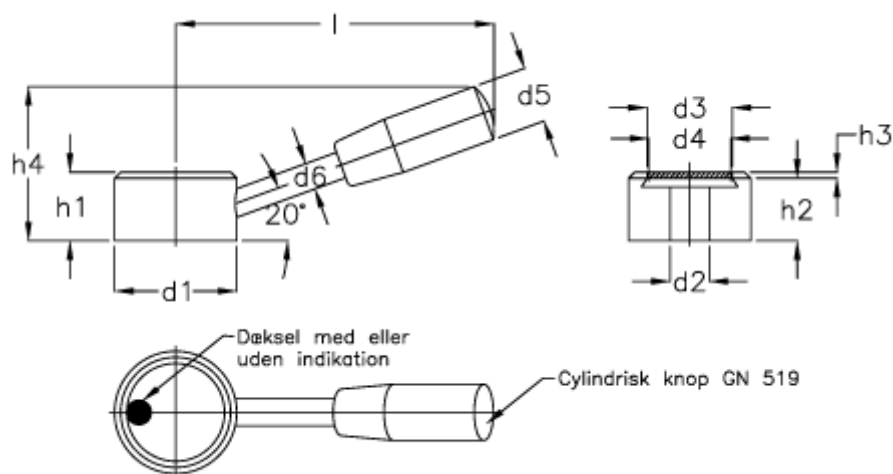

Article number: 20468199

Description: E+G Control lever
GN 750-40-B 10-M

Measures

d1 = 40	h3 = 4.0
d2 = B 10	H4 approx. = 54
d3 = 32	l = 106
d4 = 30	
d5 = 21	
d6 = 9	
h1 = 25	
h2 = 19	